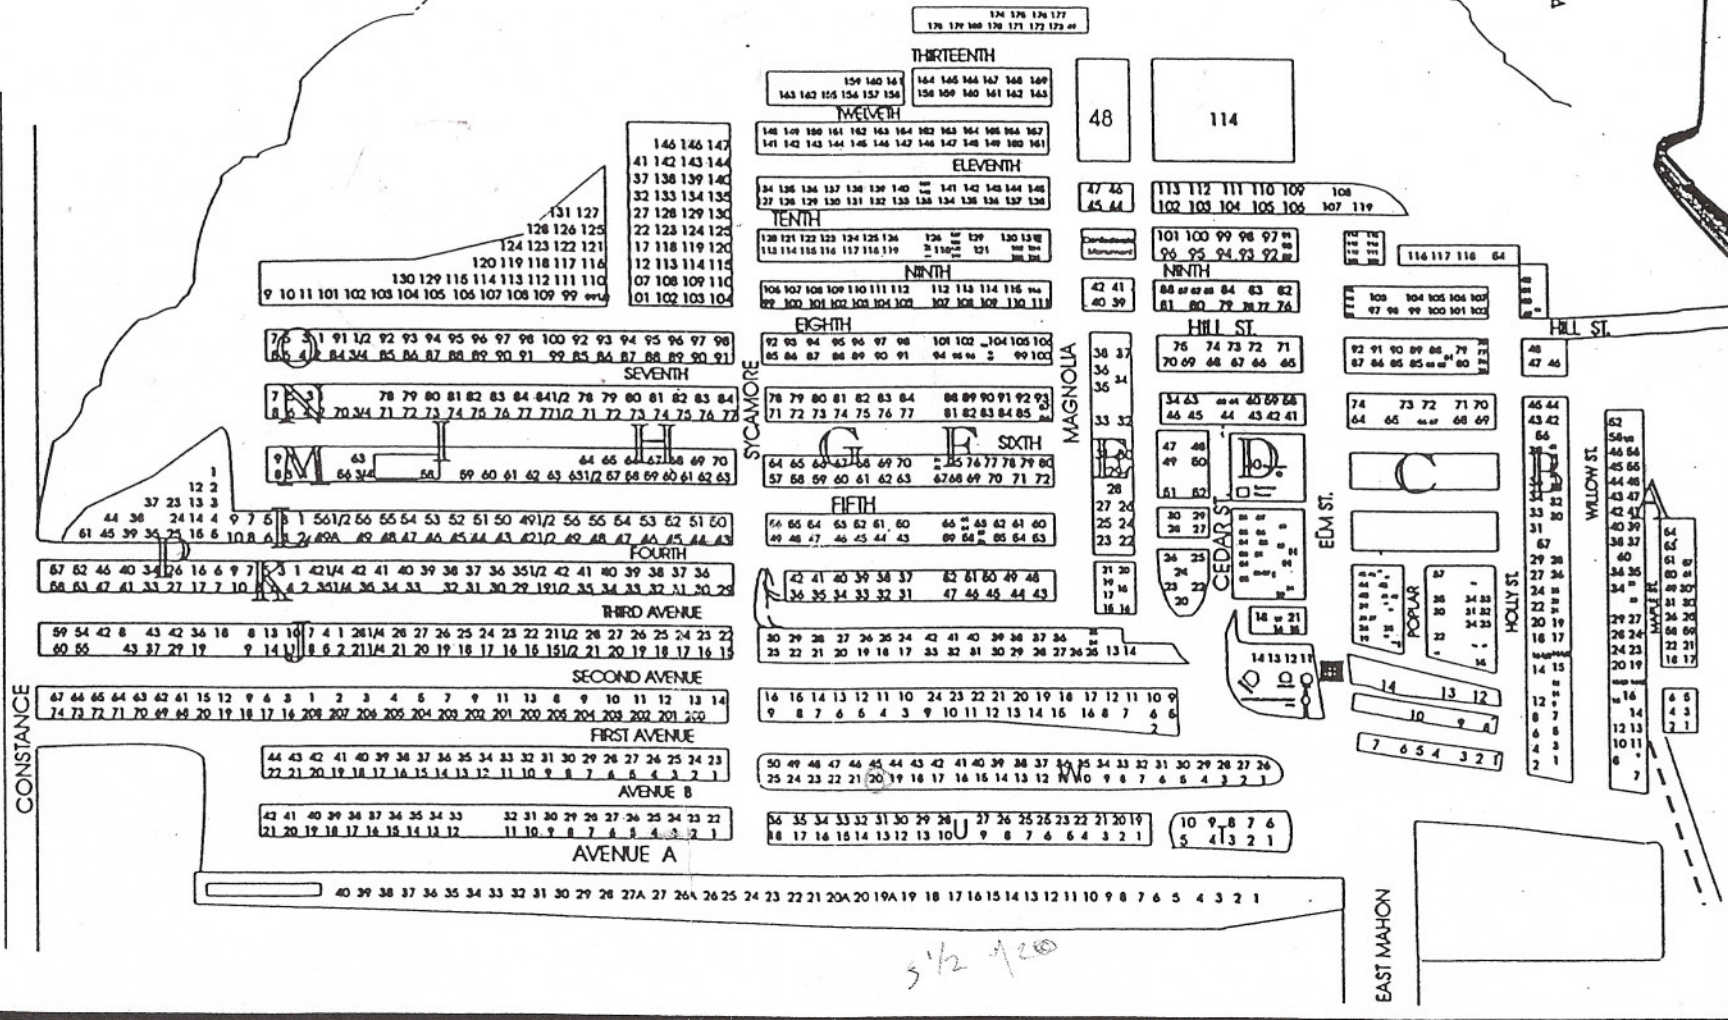

CEDAR HILL CEMETERY

SUFFOLK VA.

5 1/2 1200

SE corner